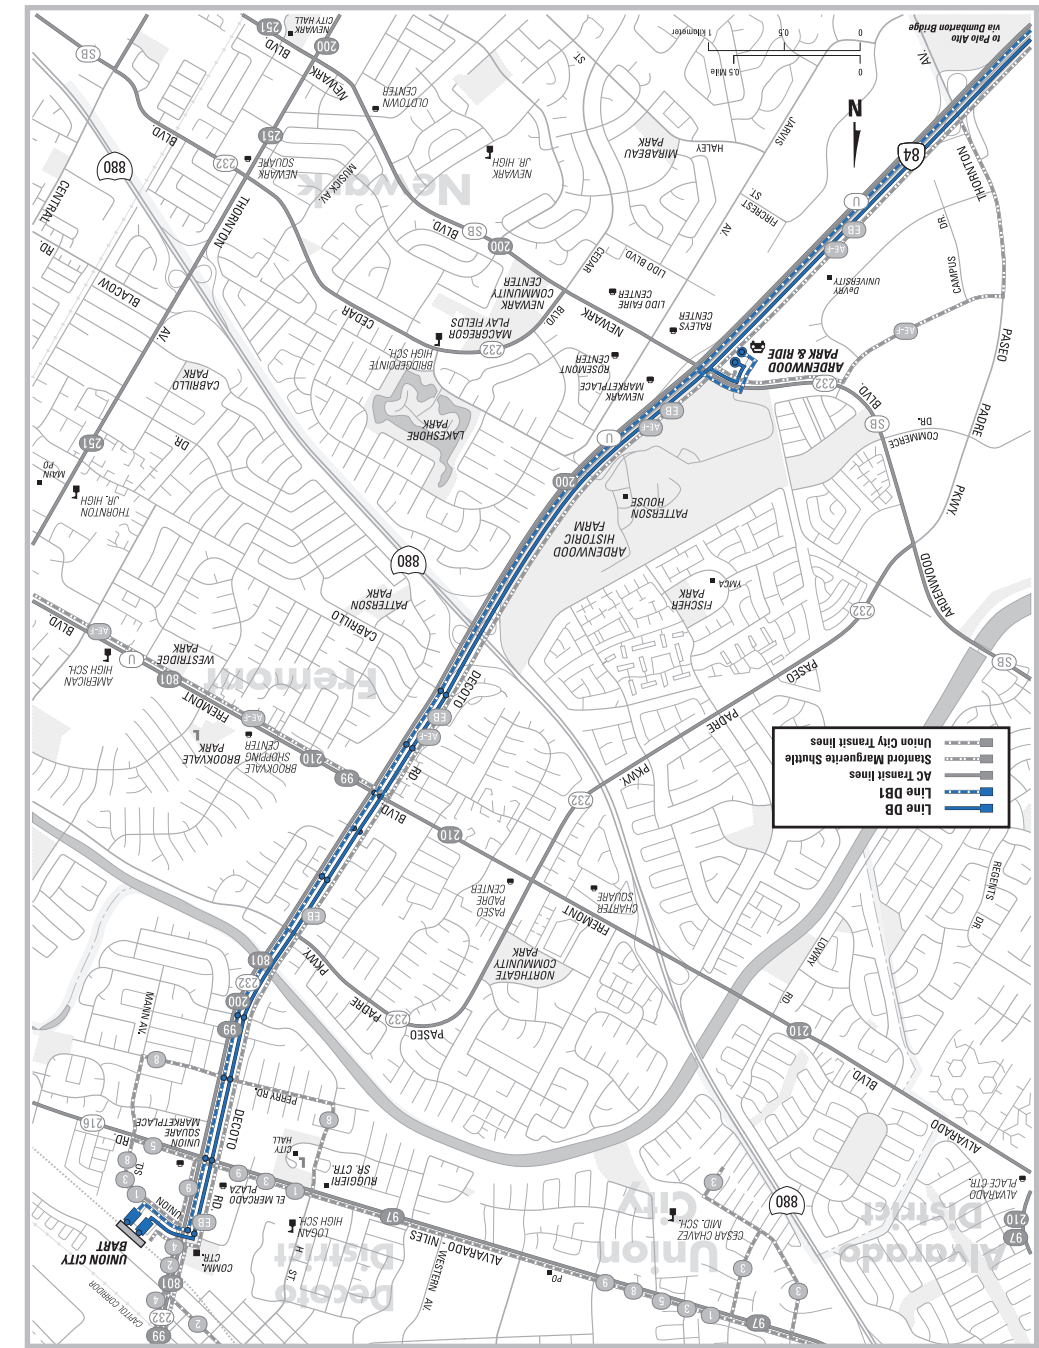

Local Service Areas

EASTBAY

Local service offered along the entire route between the Union City BART Station and the Ardenwood Park & Ride lot.

WESTBAY

Local service offered along the entire route between Stanford Research Park and Hamilton/Willow Rd.

Use Clipper for Easy Boarding

Clipper's the best way to pay your fare on the DB Express. Add discount passes or cash, and just tag the card reader on the bus. Get your Clipper card today! For info www.clippercard.com.

Get Service Updates with eNews

Dumbarton Express service updates are available through AC Transit eNews. Sign up at www.actransit.org.

Service Information & Trip Planning:

Call (510) 891-4777
Monday-Friday 6:00 a.m. – 7:00 p.m.
Weekends/holidays: 9:00 a.m. – 5:00 p.m.
(Closed: Thanksgiving, Christmas & New Year's Day)

Lost and Found:

MV Transportation
(510) 453-6043

Holiday Service

No service operated on Saturdays, Sundays or the following holidays:

New Year's Day	Fourth of July
Presidents Day	Labor Day
Memorial Day	Thanksgiving Day
	Christmas Day

Regular service operated on the following holidays:

- Martin Luther King, Jr. Day
- Veterans Day

Printed on recycled paper by AC Transit Union Print Shop

- Midday DBI Service
- Free wi-fi!
- Real-time departure info.