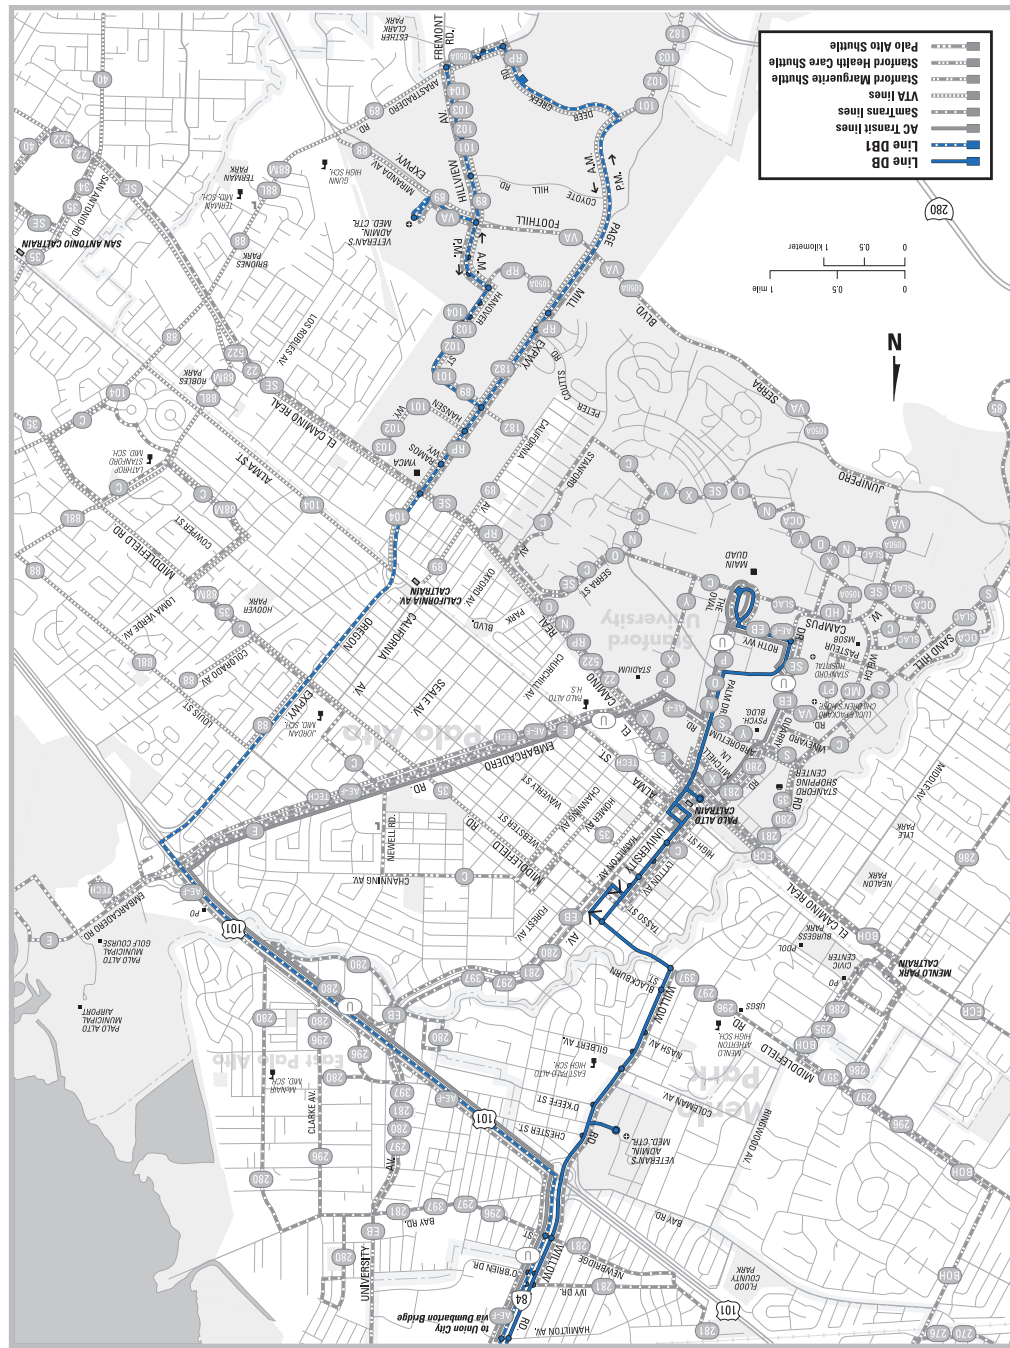

Local Service Areas

EASTBAY

Local service offered along the entire route between the Union City BART Station and the Ardenwood Park & Ride lot.

WESTBAY

Local service offered along the entire route between Stanford Research Park and Hamilton/Willow Rd.

Use Clipper for Easy Boarding

Clipper's the best way to pay your fare on the DB Express. Add discount passes or cash, and just tag the card reader on the bus. Get your Clipper card today! For info www.clippercard.com.

Get Service Updates with eNews

Dumbarton Express service updates are available through AC Transit eNews. Sign up at www.actransit.org.

Service Information & Trip Planning:

Call (510) 891-4777
Monday-Friday 6:00 a.m. – 7:00 p.m.
Weekends/holidays: 9:00 a.m. – 5:00 p.m.
(Closed: Thanksgiving, Christmas & New Year's Day)

Lost and Found:

MV Transportation
(510) 453-6043

Holiday Service

No service operated on Saturdays, Sundays or the following holidays:

New Year's Day	Fourth of July
Presidents Day	Labor Day
Memorial Day	Thanksgiving Day
	Christmas Day

Regular service operated on the following holidays:

- Martin Luther King, Jr. Day
- Veterans Day

Printed on recycled paper by AC Transit Union Print Shop

- Midday DBI Service
- Free wi-fi!
- Real-time departure info.