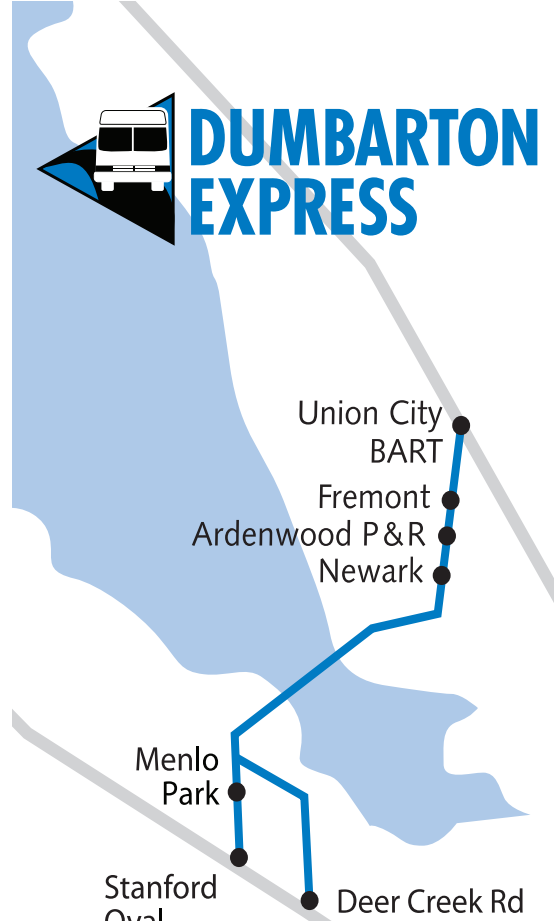

Local Service Areas

EASTBAY

Local service offered along the entire route between the Union City BART Station and the Ardenwood Park & Ride lot.

WESTBAY

Local service offered along the entire route between Stanford Research Park and Hamilton/Willow Rd.

Use Clipper for Easy Boarding

Clipper's the best way to pay your fare on the DB Express. Add discount passes or cash, and just tag the card reader on the bus. Get your Clipper card today! For info www.clippercard.com.

Get Service Updates with eNews

Dumbarton Express service updates are available through AC Transit eNews. Sign up at www.actransit.org.

Service Information & Trip Planning:

Call (510) 891-4777
Monday-Friday 6:00 a.m. – 7:00 p.m.
Weekends/holidays: 9:00 a.m. – 5:00 p.m.
(Closed: Thanksgiving, Christmas & New Year's Day)

Lost and Found:

MV Transportation
(510) 453-6043

Holiday Service

No service operated on Saturdays, Sundays or the following holidays:

New Year's Day	Fourth of July
Presidents Day	Labor Day
Memorial Day	Thanksgiving Day
	Christmas Day

Regular service operated on the following holidays:

- Martin Luther King, Jr. Day
- Veterans Day

Printed on recycled paper by AC Transit Union Print Shop

- Midday DBI Service
- Free wi-fi!
- Real-time departure info.